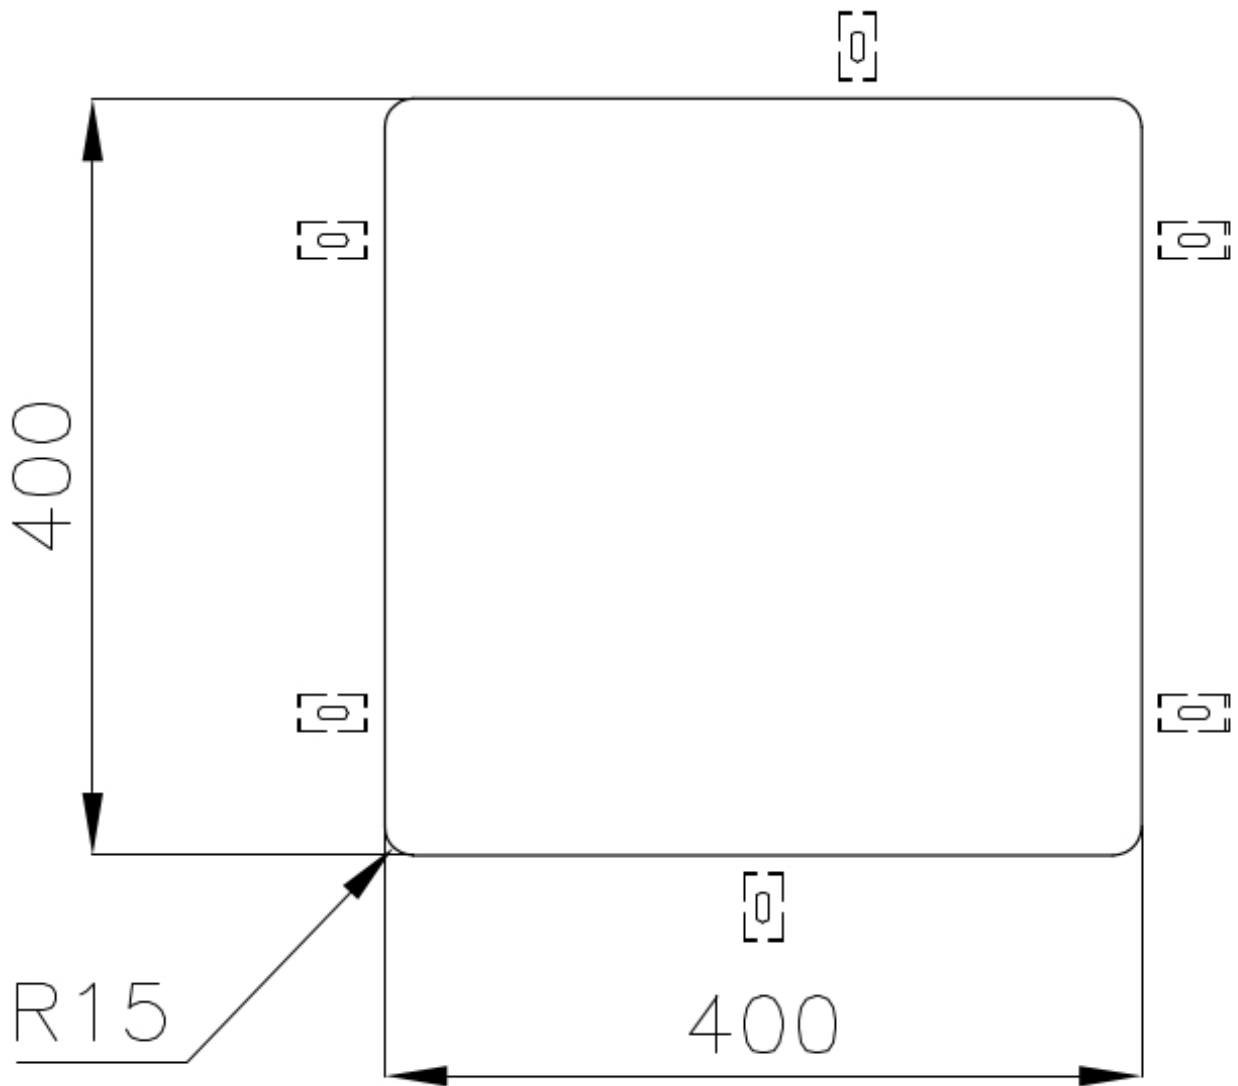

UNIKA 400 SOUS PLAN

Kitchen Sinks

Code: N156 S50

UNIKA R15 BOWL 400x400 SOUSPLAN

DETAILS

Edge/Installation Type	Undermount
Finish	Foster brushed
Material	AISI 304 stainless steel
Texture	Foster brushed
Base	60 cm
Dimensions	440x440 mm
Standard fittings	Fixing hooks, gasket, drain, overflow and siphon, boxed packing
Mixer holes	No standard holes
Built-in hole	View technical data sheet

Drainer No

Width 44 cm

Bowl dimension 400 x 400 mm

Number of bowls 1 bowl

Waste fitting 3,5" drain

FEATURES

Basket 3,5" waste fitting The drain is equipped with a large 3.5" drain, with the practical basket cap that prevents the discharge of solid parts.

High thickness 1mm thick steel. A significant thickness, which guarantees the maximum sturdiness and durability.

Perimetral overflow The overflow is always a security on the Foster sinks that prevents the overflow of water in case of oversights. The perimeter drain solution improves aesthetics thanks to its square and essential shape.

Small radius Bowls with squared shapes with a modern design and an increased capacity, for a minimal aesthetics connected with an extreme practicality.

TECHNICAL DATA

Cut out size
Dimensioni per foratura top