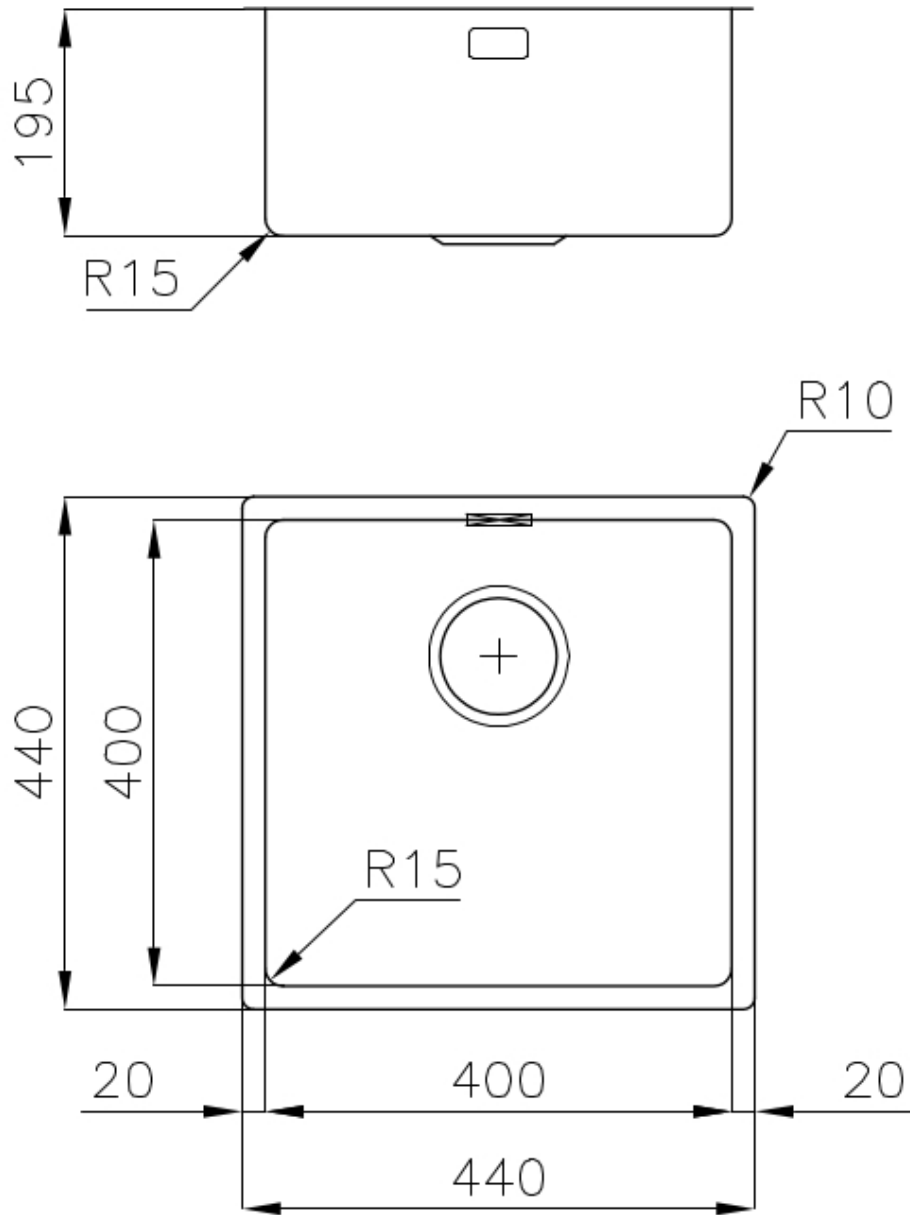

UNIKA 400 SOUS PLAN

Kitchen Sinks

Code: N156 S50

UNIKA R15 BOWL 400x400 SOUSPLAN

DETAILS

Edge/Installation Type	Undermount
Finish	Foster brushed
Material	AISI 304 stainless steel
Texture	Foster brushed
Base	60 cm
Dimensions	440x440 mm
Standard fittings	Fixing hooks, gasket, drain, overflow and siphon, boxed packing
Mixer holes	No standard holes
Built-in hole	View technical data sheet

Drainer No

Width 44 cm

Bowl dimension 400 x 400 mm

Number of bowls 1 bowl

Waste fitting 3,5" drain

FEATURES

Basket 3,5" waste fitting The drain is equipped with a large 3.5" drain, with the practical basket cap that prevents the discharge of solid parts.

High thickness 1mm thick steel. A significant thickness, which guarantees the maximum sturdiness and durability.

Perimetral overflow The overflow is always a security on the Foster sinks that prevents the overflow of water in case of oversights. The perimeter drain solution improves aesthetics thanks to its square and essential shape.

Small radius Bowls with squared shapes with a modern design and an increased capacity, for a minimal aesthetics connected with an extreme practicality.

TECHNICAL DATA

Cut out size
Dimensioni per foratura top